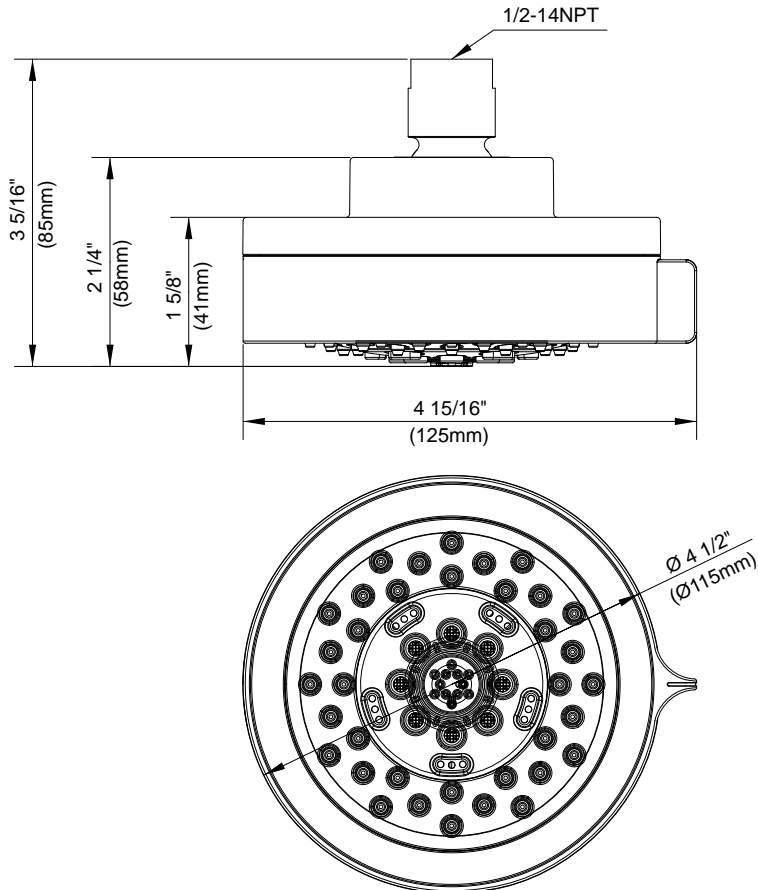

Submittal Information:

Job Name: _____
Contractor: _____

Location: _____
Contact #: _____