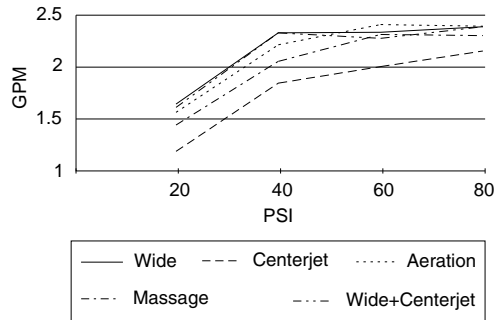

SPECIFICATIONS

4 1/2" PARMA™ FIVE-FUNCTION SHOWERHEAD

Model

D460056

Description

- 5 functions: wide, centerjet, aeration, massage and wide + centerjet
- D-Force™ and Air Injection Technology
- Brass ball joint with polymer shell
- Easy-Glide™ selector ring
- Optimizes water intensity even at low pressures
- With 71 easy clean jets
- Maximum flow rate 2.5 gpm @ 20 - 80 psi

Standards

- UPC/cUPC
- Energy policy act of 1992

Warranty

Danze products are covered by a manufacturer's limited "lifetime" warranty for manufacturing defects.

Flow Rate

Finishes Available

- Chrome
- Other: Refer to Price List for additional finish