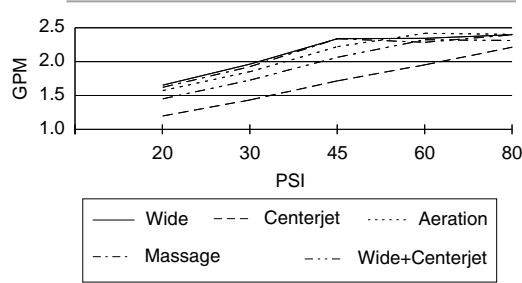

SPECIFICATIONS

FLORIN™ 4 1/2" FIVE-FUNCTION SHOWERHEAD

Model

D460036

Description

- 5 functions: wide, centerjet, aeration, massage and wide + centerjet
- D-Force™ and Air Injection Technology
- Brass ball joint with polymer shell
- Optimizes water intensity even at low pressures
- With 71 easy clean jets
- Maximum flow rate 2.5 gpm @ 80 psi

Flow Rate

Standards

- UPC/cUPC
- Energy policy act of 1992

Warranty

Danze products are covered by a manufacturer's limited "lifetime" warranty for manufacturing defects.

Finishes Available

- Chrome
- Other: Refer to Price List for additional finish