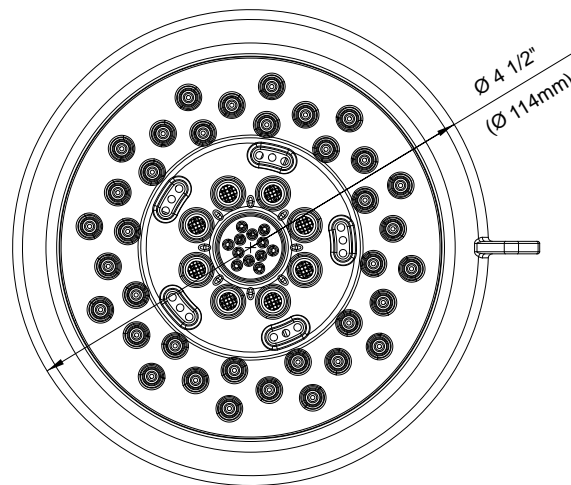

SPECIFICATIONS

FLORIN™ 4 1/2" FIVE-FUNCTION SHOWERHEAD

Model

D460036

Description

- 5 functions: wide, centerjet, aeration, massage and wide + centerjet
- D-Force™ and Air Injection Technology
- Brass ball joint with polymer shell
- Optimizes water intensity even at low pressures
- With 71 easy clean jets
- Maximum flow rate 2.5 gpm @ 80 psi

Flow Rate

Standards

- UPC/cUPC
- Energy policy act of 1992

Warranty

Danze products are covered by a manufacturer's limited "lifetime" warranty for manufacturing defects.

Finishes Available

- Chrome
- Other: Refer to Price List for additional finish