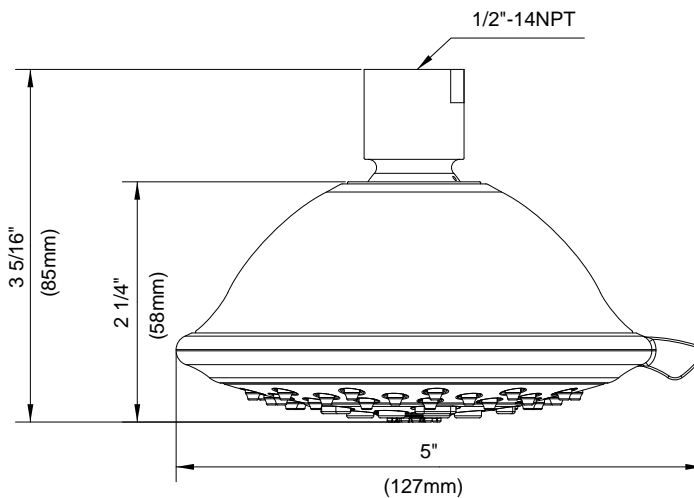

Finishes Available

- Chrome
- Other: Refer to Price List for additional finish