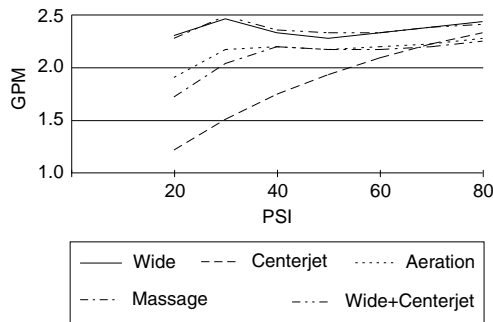

SPECIFICATIONS

FLORIN™ FIVE-FUNCTION HANDSHOWER

Model

D462036

Description

- 5 functions: wide, centerjet, aeration, massage and wide + centerjet
- Easy clean jets
- Easy glide selector ring
- Dual force technology
- Maximum flow rate 2.5 gpm @ 80 psi

Flow Rate

Standards

- UPC/cUPC
- Energy policy act of 1992

Warranty

Danze products are covered by a manufacturer's limited "lifetime" warranty for manufacturing defects.

Finishes Available

- Chrome
- Other: Refer to Price List for additional finish