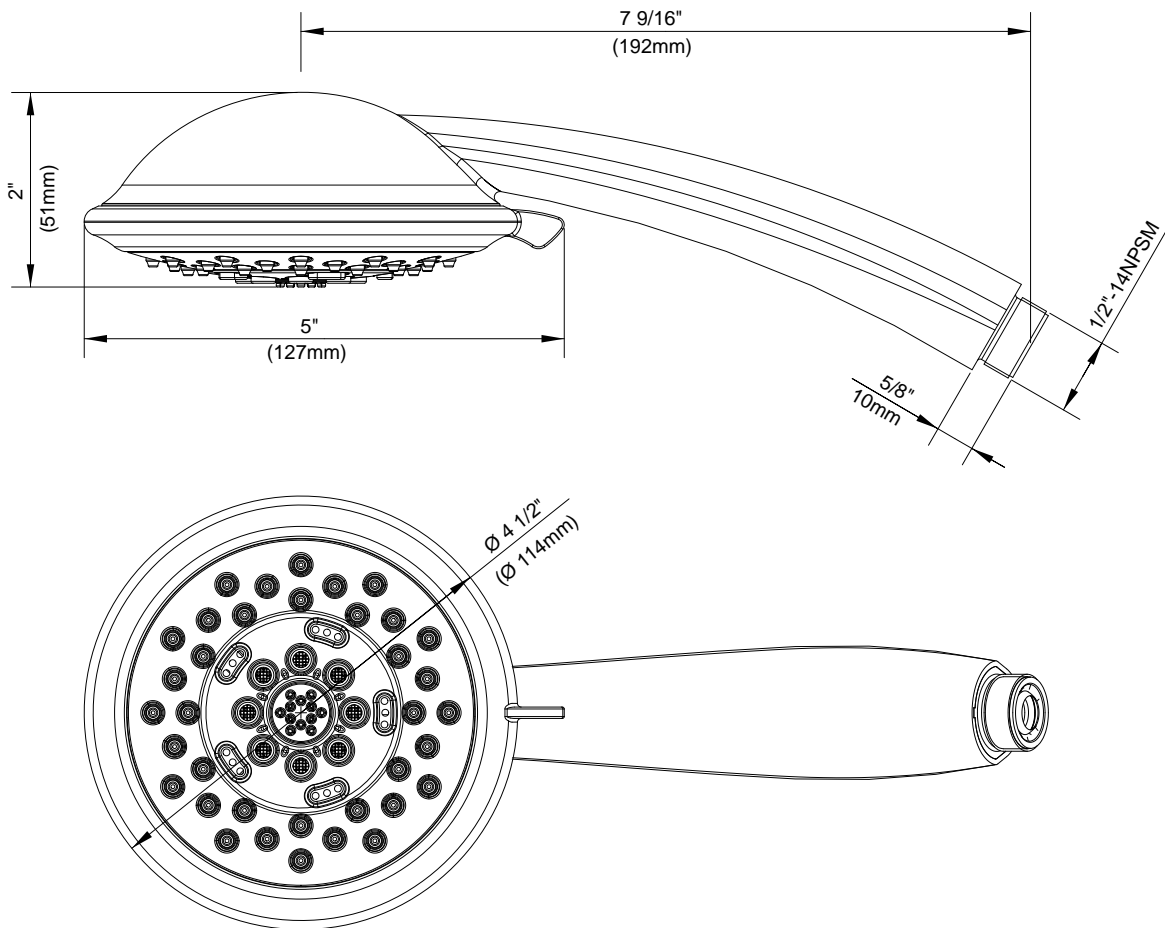

SPECIFICATIONS

FLORIN™ FIVE-FUNCTION HANDSHOWER

Model

D462036

Description

- 5 functions: wide, centerjet, aeration, massage and wide + centerjet
- Easy clean jets
- Easy glide selector ring
- Dual force technology
- Maximum flow rate 2.5 gpm @ 80 psi

Flow Rate

Standards

- UPC/cUPC
- Energy policy act of 1992

Warranty

Danze products are covered by a manufacturer's limited "lifetime" warranty for manufacturing defects.

Finishes Available

- Chrome
- Other: Refer to Price List for additional finish