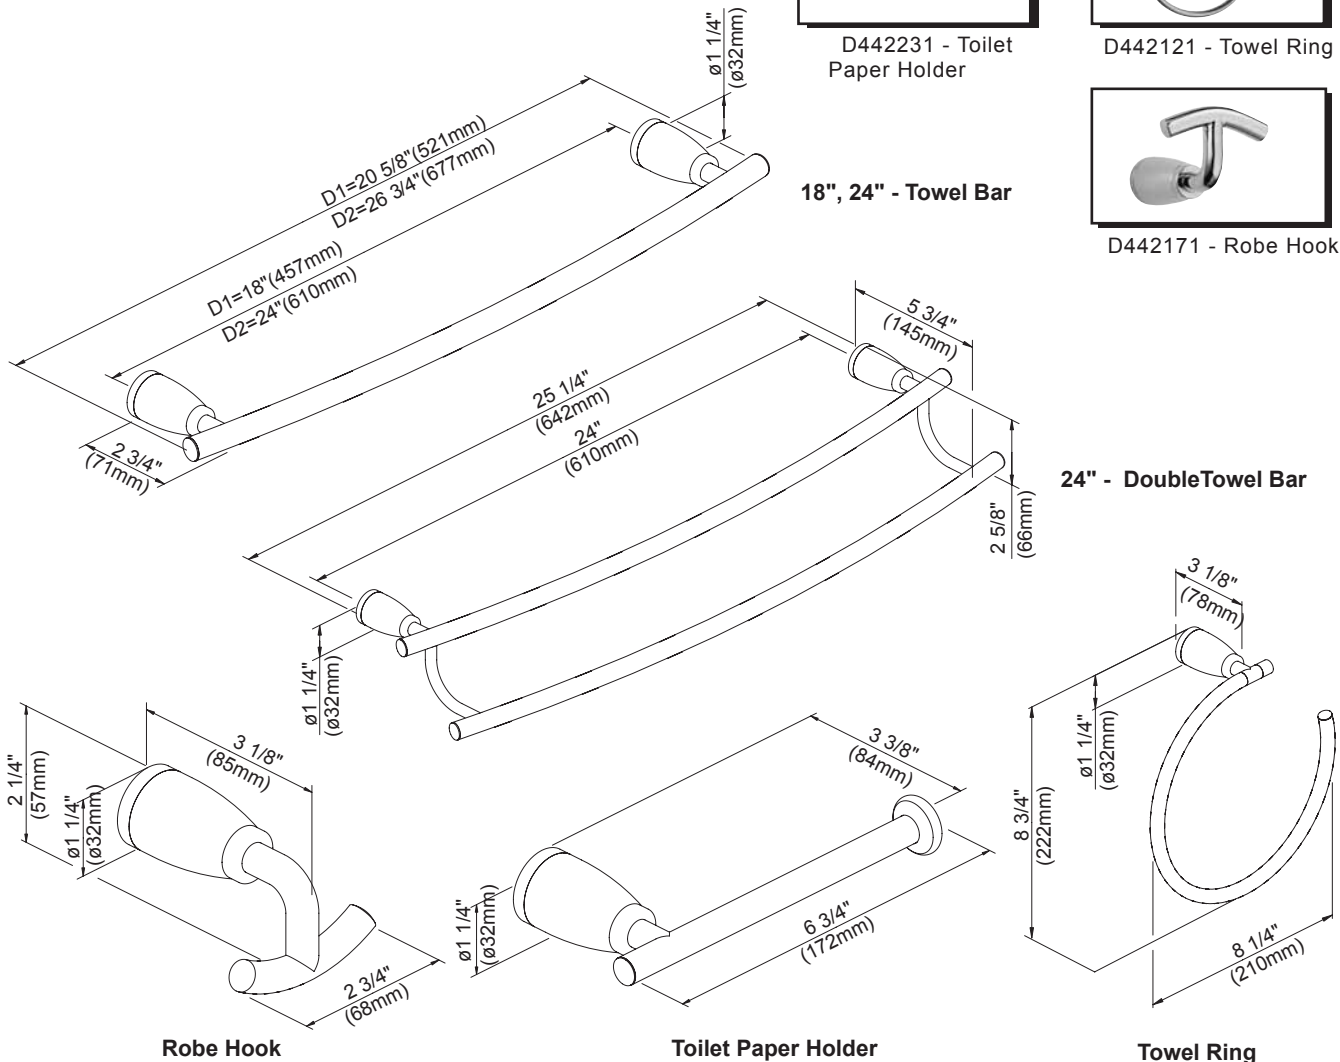

### Available Finishes

- Chrome
- Brushed Nickel (BN)

D442411 - 18" Towel Bar  
D442421 - 24" Towel Bar

D442611 - 24" Double Towel Bar

D442231 - Toilet Paper Holder

D442121 - Towel Ring

D442171 - Robe Hook

Submittal Information: