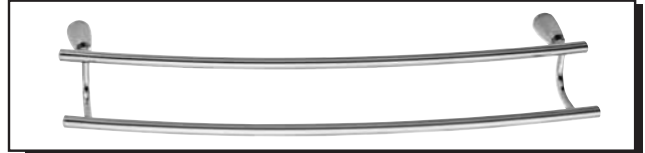

### Description

- Sleek contemporary style with a two-tone finish
- Matches Sonora™ collection
- Mounting hardware provided
- All brass construction

### Available Finishes

- Chrome
- Brushed Nickel (BN)

D442411 - 18" Towel Bar  
D442421 - 24" Towel Bar

D442611 - 24" Double Towel Bar

D442231 - Toilet Paper Holder

D442121 - Towel Ring

D442171 - Robe Hook

Submittal Information: