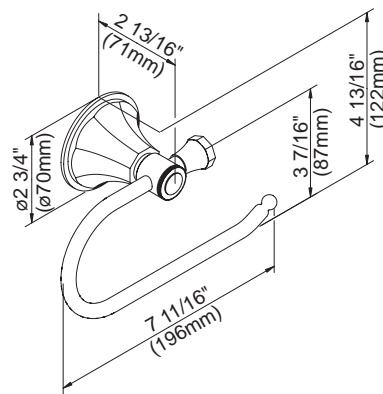

Available Finishes

- Chrome
- Brushed Nickel (BN)

D441411 - 18" Towel Bar
D441421 - 24" Towel Bar

D441611 - 24" Double Towel Bar

D441171 - Robe Hook

D441231 - Toilet Paper Holder

D441131 - Towel Ring

18", 24" - Towel Bar

24" - Double Towel Bar

Robe Hook

Toilet Paper Holder

Towel Ring

Specific Features: _____ Submitted Model No.: _____