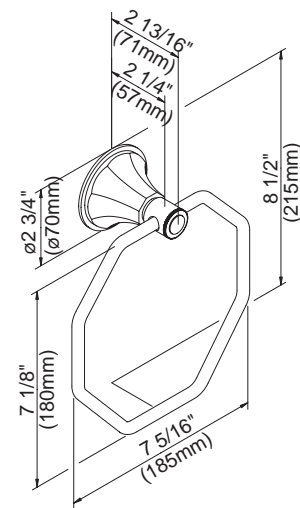

Available Finishes

- Chrome
- Brushed Nickel (BN)

D441411 - 18" Towel Bar
D441421 - 24" Towel Bar

D441611 - 24" Double Towel Bar

D441171 - Robe Hook

D441231 - Toilet Paper Holder

D441131 - Towel Ring

18", 24" - Towel Bar

24" - Double Towel Bar

Robe Hook

Toilet Paper Holder

Towel Ring

Specific Features: _____ Submitted Model No.: _____