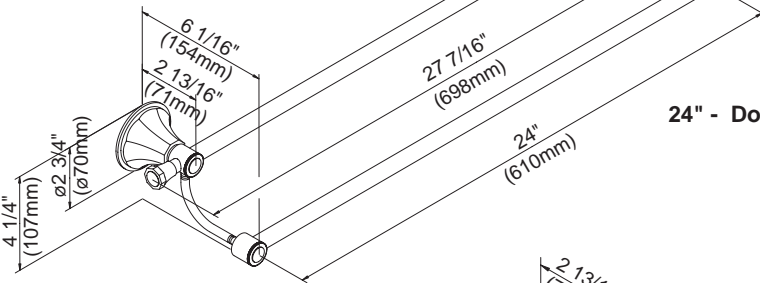

24" - Double Towel Bar

Robe Hook

Toilet Paper Holder

Towel Ring

Specific Features: _____ Submitted Model No.: _____