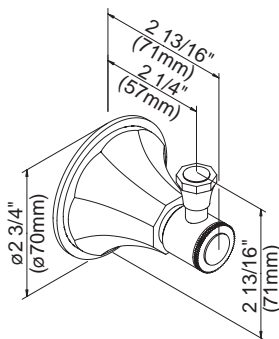

Available Finishes

- Chrome
- Brushed Nickel (BN)

D441411 - 18" Towel Bar
D441421 - 24" Towel Bar

D441611 - 24" Double Towel Bar

D441171 - Robe Hook

D441231 - Toilet Paper Holder

D441131 - Towel Ring

18", 24" - Towel Bar

24" - Double Towel Bar

Robe Hook

Toilet Paper Holder

Towel Ring

Specific Features: _____ Submitted Model No.: _____