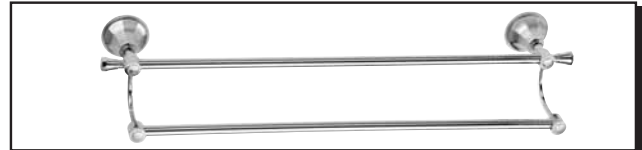

BRANDYWOOD™ BATH ACCESSORY COLLECTION

Description

- Beautifully rendered octagonal design
- Matches BRANDYWOOD™ collection
- Mounting hardware provided
- All brass construction

Warranty

Danze Bath Accessories are covered by a manufacturer's limited "lifetime" warranty on finish and manufacturing defects.

Available Finishes

- Chrome
- Brushed Nickel (BN)

D441411 - 18" Towel Bar
D441421 - 24" Towel Bar

D441611 - 24" Double Towel Bar

D441171 - Robe Hook

D441231 - Toilet Paper Holder

D441131 - Towel Ring

18", 24" - Towel Bar

24" - Double Towel Bar

Robe Hook

Toilet Paper Holder

Towel Ring

Specific Features: _____ Submitted Model No.: _____