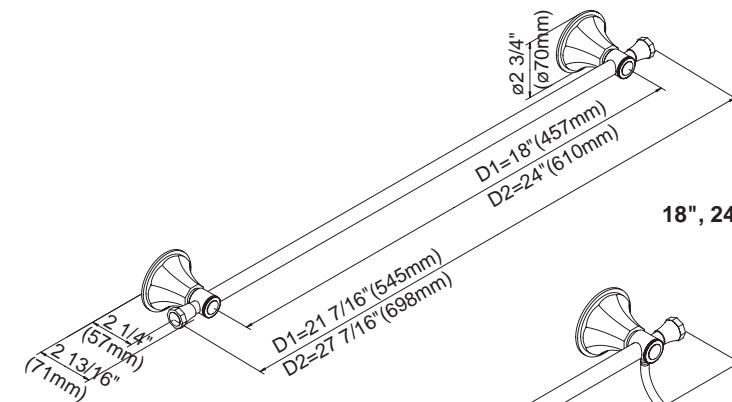

Available Finishes

- Chrome
- Brushed Nickel (BN)

D441411 - 18" Towel Bar
D441421 - 24" Towel Bar

D441611 - 24" Double Towel Bar

D441171 - Robe Hook

D441231 - Toilet Paper Holder

D441131 - Towel Ring

18", 24" - Towel Bar

24" - Double Towel Bar

Robe Hook

Toilet Paper Holder

Towel Ring

Specific Features: _____ Submitted Model No.: _____