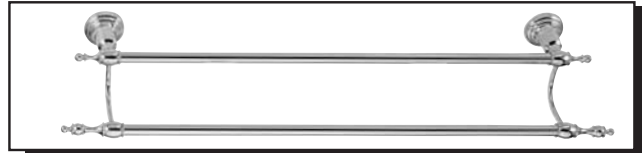

SHERIDAN™ BATH ACCESSORY COLLECTION

Description

- Enchanting vintage design
- Matches SHERIDAN™ collection
- Mounting hardware provided
- All brass construction

Warranty

Danze Bath Accessories are covered by a manufacturer's limited "lifetime" warranty on finish and manufacturing defects.

Available Finishes

- Chrome
- Brushed Nickel (BN)
- Oil Rub Bronze (RB)

D446411 - 18" Towel Bar
D446421 - 24" Towel Bar

D446611 - 24" Double Towel Bar

D446162 - Robe Hook

D446231 - Toilet Paper Holder

D446111 - Towel Ring