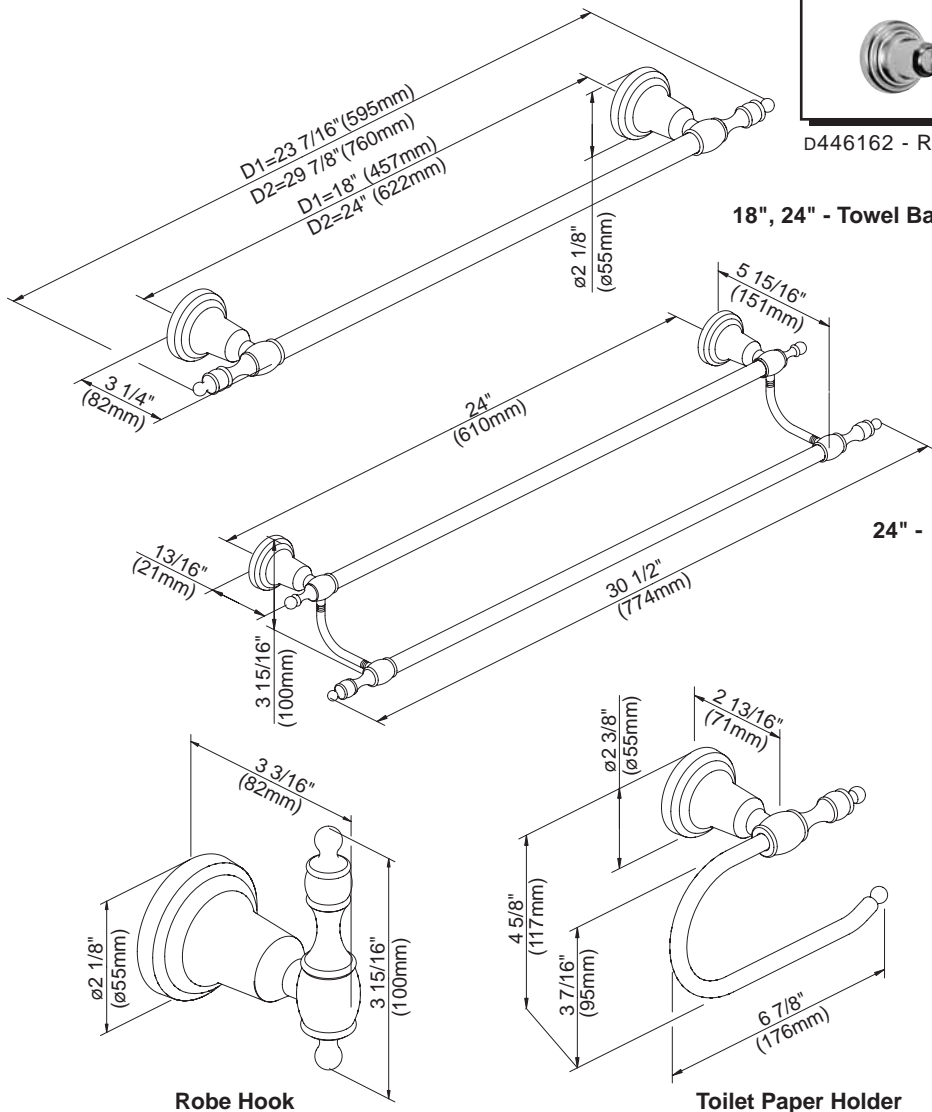

Available Finishes

- Chrome
- Brushed Nickel (BN)
- Oil Rub Bronze (RB)

D446411 - 18" Towel Bar
D446421 - 24" Towel Bar

D446611 - 24" Double Towel Bar

D446162 - Robe Hook

D446231 - Toilet Paper Holder

D446111 - Towel Ring