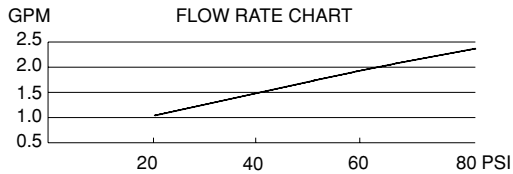

8" DELUXE BRASS SHOWERHEAD

Description

- 90 brass jets with flexible rubber tips for easy cleaning
- Multi directional metal ball joint
- All brass construction

Flow & Valving

D451289

Available Colors & Finish

- Chrome
- Brushed Nickel (BN)
- Distressed Nickel (DN)
- Chrome with Polished Brass Accents (CPBV)
- Antique Copper (AC)
- Oil Rub Bronze (RB)

Flow Rate

- Conforms to Energy Policy Act of 1992 - maximum flow rate at 80psi of 2.5gpm.