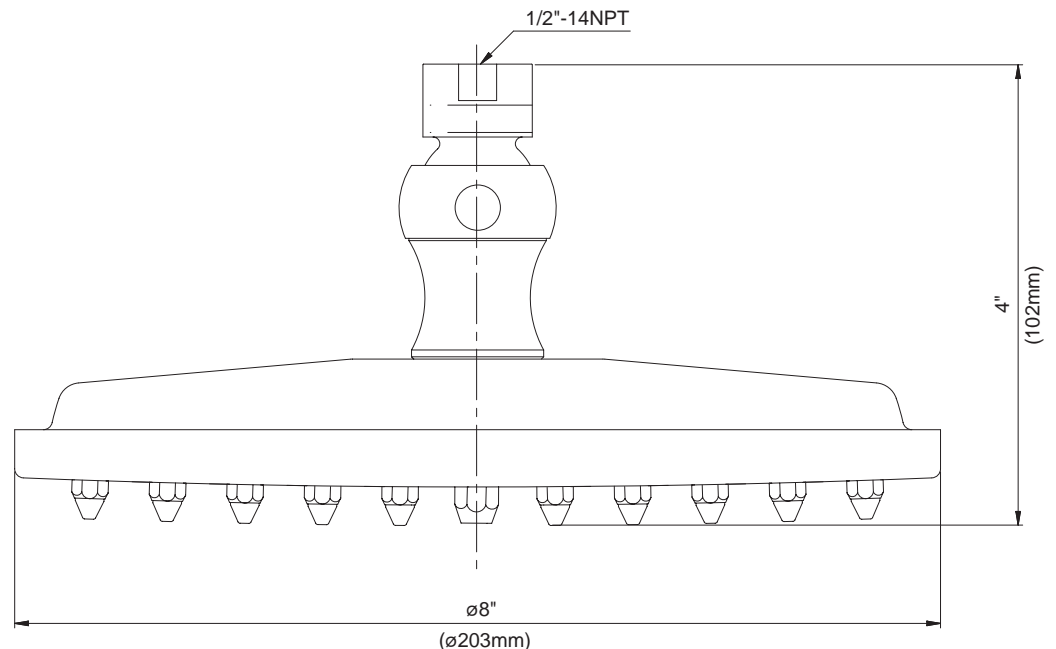

Specific Features: _____ Submitted Model No.: _____

SD451289/01-07.01