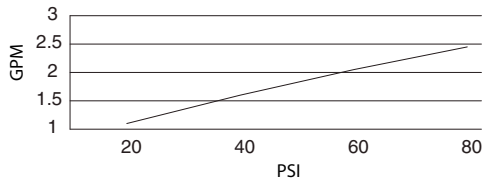

SPECIFICATIONS

MELROSE™ SINGLE HANDLE PULL-OUT KITCHEN FAUCET

Model

D454612 (Replaces D456513 series)

Description

- Ceramic disc valve
- 8" high spout, 9" spout length
- 2 function spray/aerated stream
- Includes brass soap/lotion dispenser
- Quiet running hose with spring retraction
- 2 hole mount with optional deck plate

Standards

Certified to NSF/ANSI 61 Section 9

- NSF 61-9
- Energy Policy Act of 1992

NSF/ANSI 372

- ASME A112.18.1M/A112.18.1
- NSF/ANSI 372
- CSA B125.1

- ADA Accessibility Guidelines for Buildings and Facilities - 4.27.4 Controls and Mechanisms

Warranty

Danze products are covered by a manufacturer's limited "lifetime" warranty for manufacturing defects.

Flow Rate

Finishes Available

- Chrome
- Other: Refer to Price List for additional finish