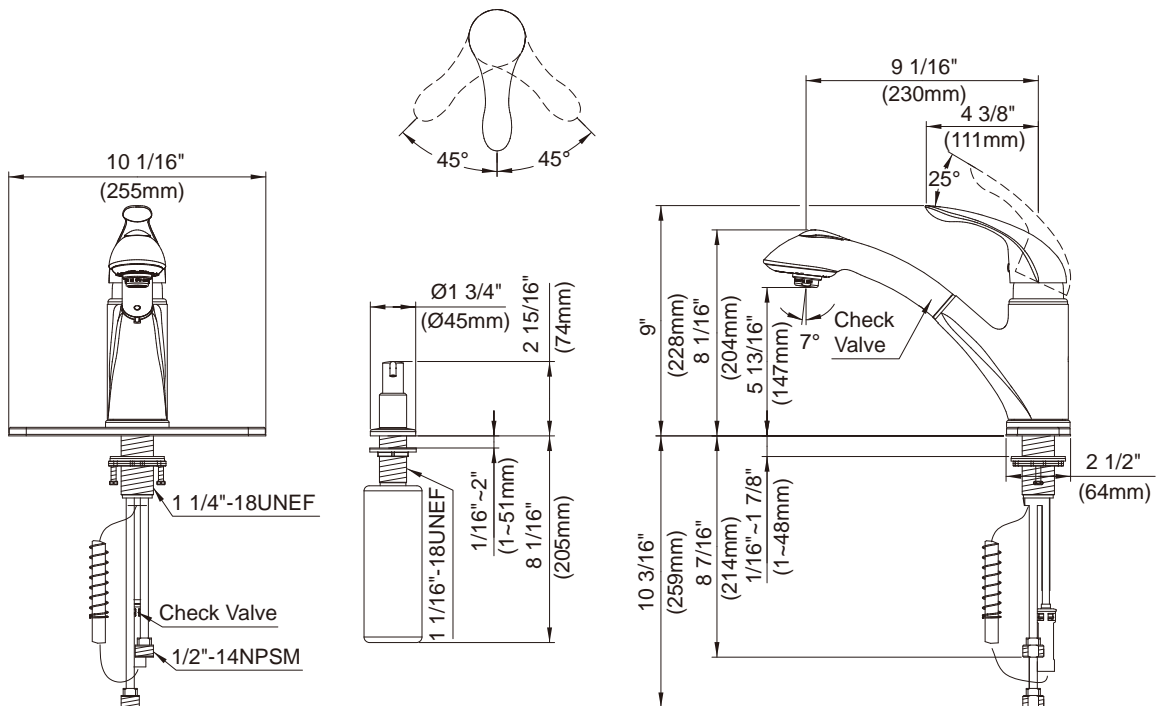

Submittal Information:

Job Name: _____
Contractor: _____

Location: _____
Contact #: _____