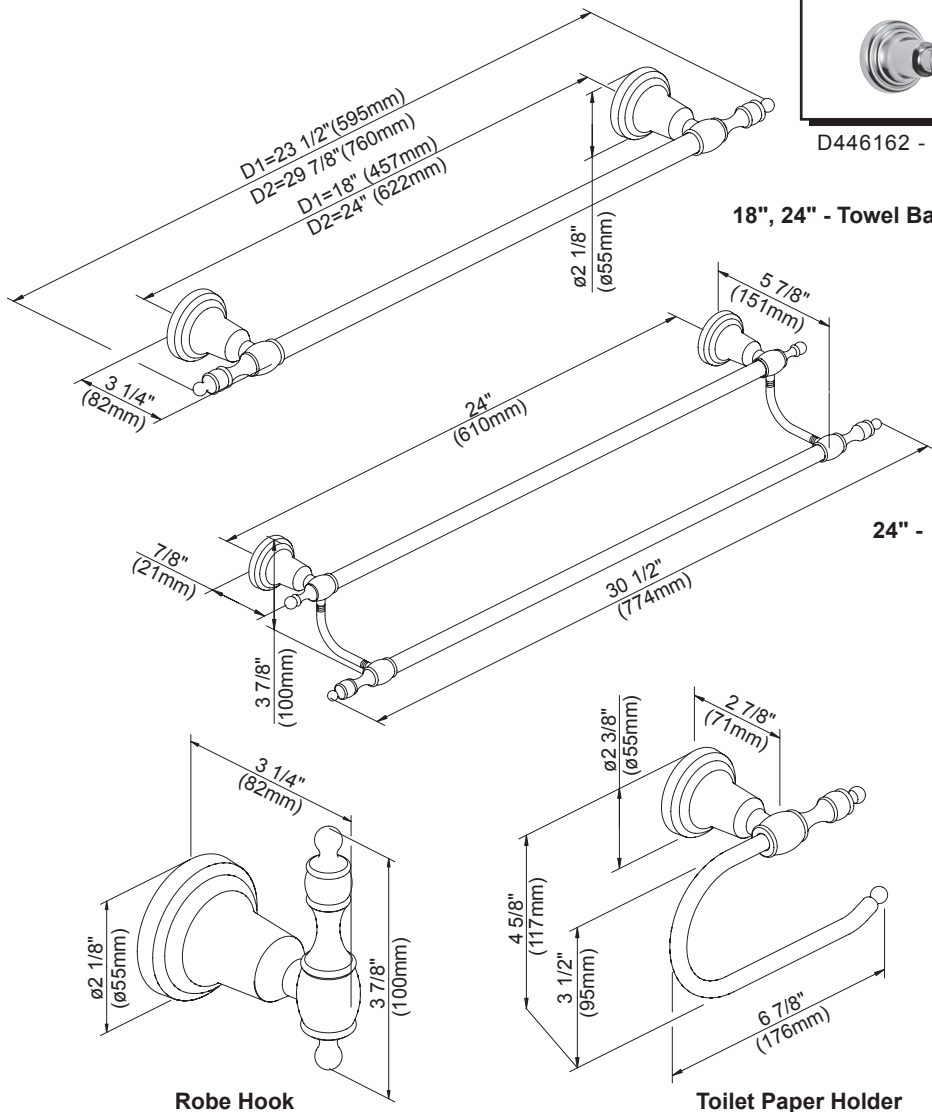

Available Finishes

- Chrome
- Brushed Nickel (BN)
- Oil Rub Bronze (RB)

D446411 - 18" Towel Bar
D446421 - 24" Towel Bar

D446611 - 24" Double Towel Bar

D446162 - Robe Hook

D446231 - Toilet Paper Holder

D446111 - Towel Ring