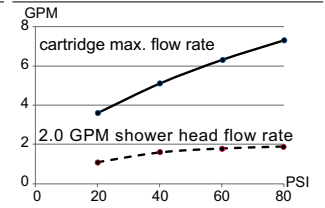

Flow Rate

Submittal Information:

Name: _____
Location: _____

Contractor: _____
Contact #: _____

WARRANTY: Danze products are covered by a manufacturer's lifetime limited warranty for manufacturing defects.