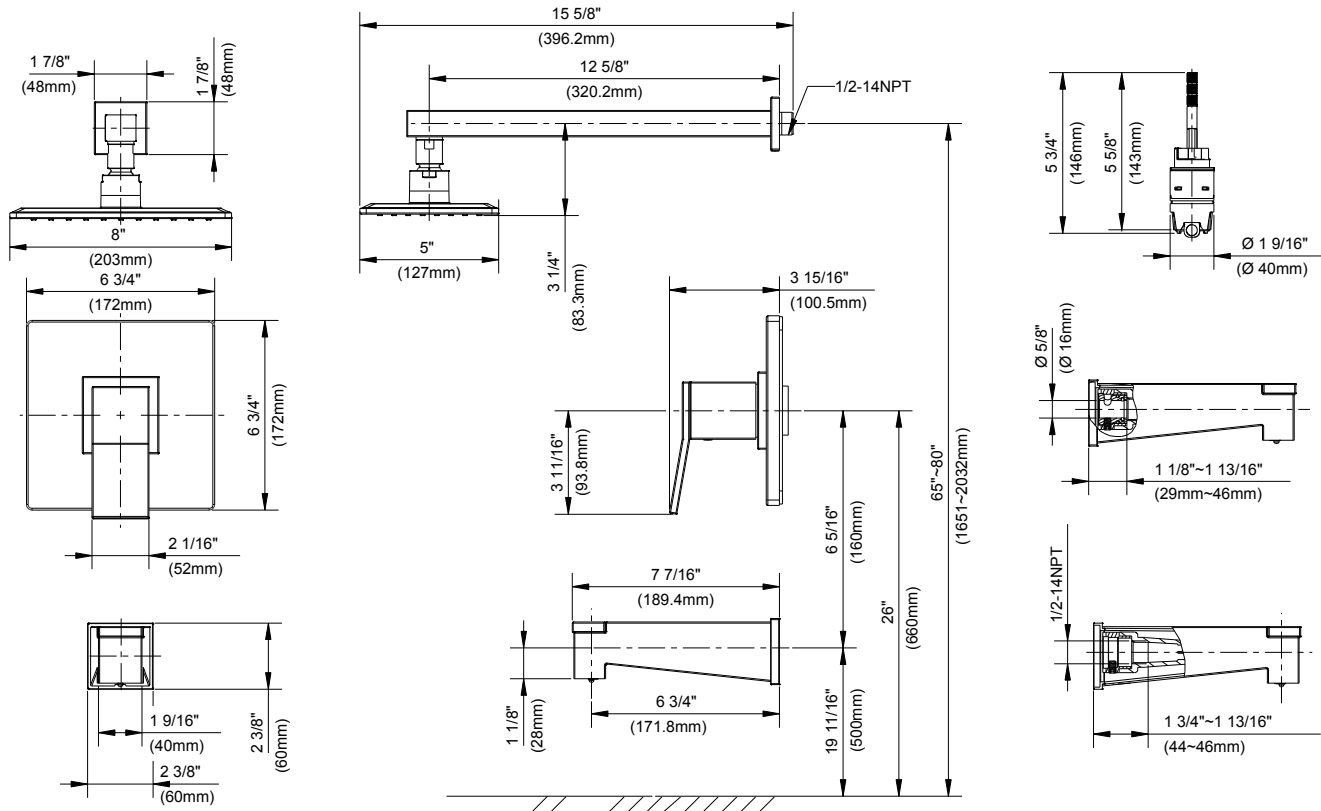

SPECIFICATIONS

Features/Benefits

- Diverter on Tub Spout (D502019TC Only)
- Requires Gerber Treysta™ Rough-In, G00GS50 Series (Horizontal Inputs) or G00GS52 Series (Vertical Inputs), Sold Separately
- Includes Treysta™ Ceramic Disc Pressure Balance Cartridge
- Includes Mono Chic® 5" x 8" Single Function Showerhead, D460059
- 2.0 gpm (7.6 L/min) Max Flow @ 80 psi
- 12 1/2" Metal Shower Arm
- Accommodates Back-to-Back Installation
- Finish-Matched Deep Wall Kit, D113001, Sold Separately
- Finish-Matched Shallow Wall Kit, GA663B11, Sold Separately

Available Color/Finishes

Color	Description

Chrome
Please see danze.com or current price list for available finishes. Finish is defined by additional suffix.

Standards & Certifications

(Lever Handle)

Flow Rate

Submittal Information:

Name: _____
Location: _____

Contractor: _____
Contact #: _____

WARRANTY: Danze products are covered by a manufacturer's lifetime limited warranty for manufacturing defects.