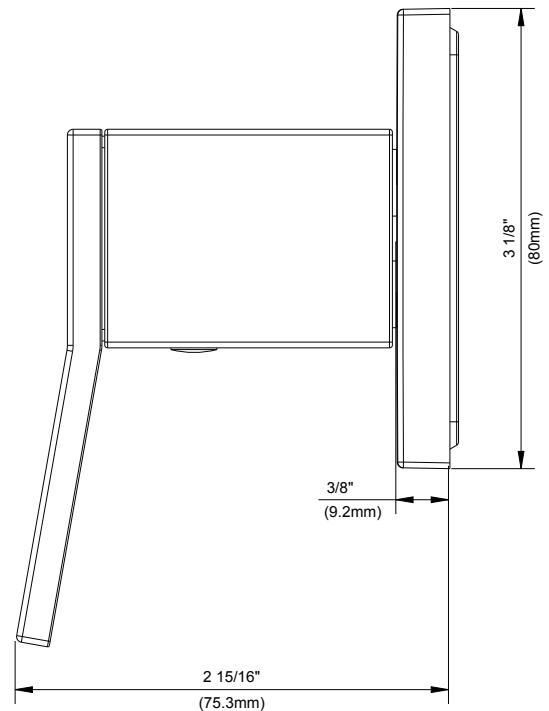

Standards & Certifications

Submittal Information:

Name: _____
Location: _____

Contractor: _____
Contact #: _____