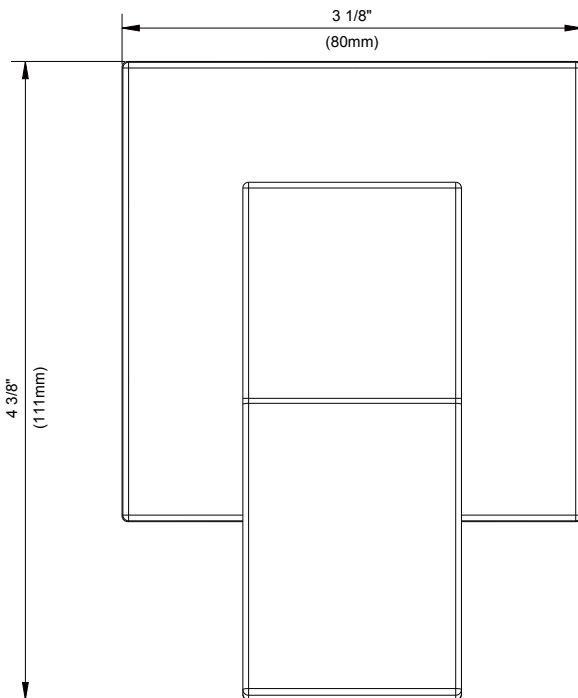

Standards & Certifications

Submittal Information:

Name: _____
Location: _____

Contractor: _____
Contact #: _____